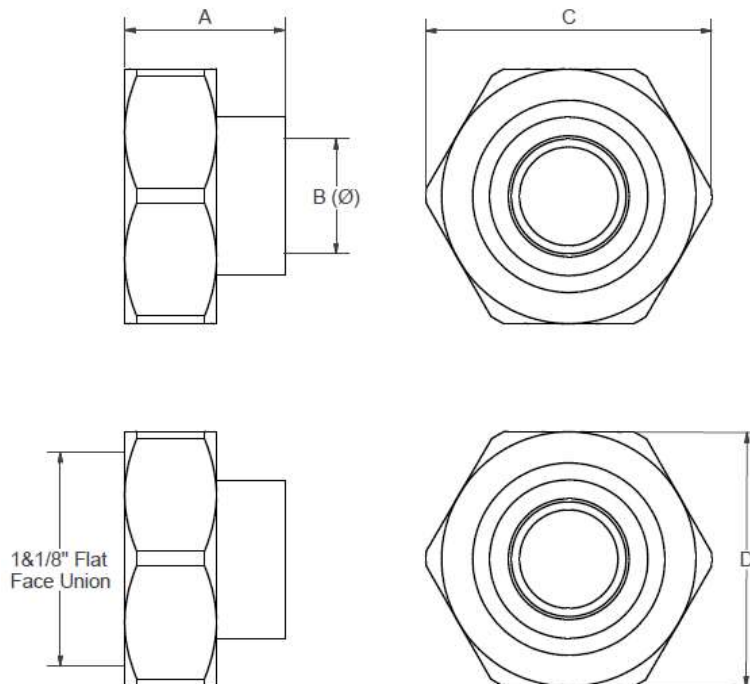

## XTEFK-4B4

Pair of 1 1/8" union to 1/2" Female BSP, with black EPDM washer.

Compatible for use on all Pettinaroli UK 80mm bypass assemblies (mains side)

**DIMENSIONS**

<b>A</b>	27
<b>B</b>	1/2" Female BSP
<b>C</b>	47
<b>D</b>	42
<b>Weight [g]</b>	TBC

Dimensions in mm

**MATERIALS**

**Body** CW617N (EN 12165) CuZn40Pb2

**Nut** CW617N (EN 12165) CuZn40Pb2

**Washer** EPDM

**RECOMMENDED WORKING TEMPERATURE/PRESSURE LIMIT**

30 bar – 100°C – non shock

Max closing torque: 40 Nm (cone 60° BS5200)